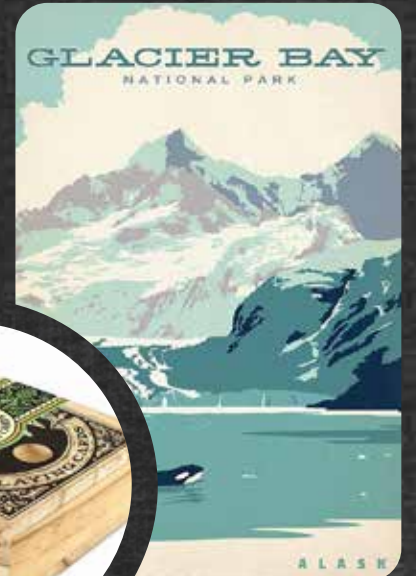

# BLACK & GOLD

*Globe Electric*

*Vintage  
Sleek  
Occult*

*Art Deco  
Classic  
High End*

# RETRO POSTER

*Globe Electric*

*Illustrated  
Playful  
Funky*

*Wood Cut  
Nostalgic  
Sensible*